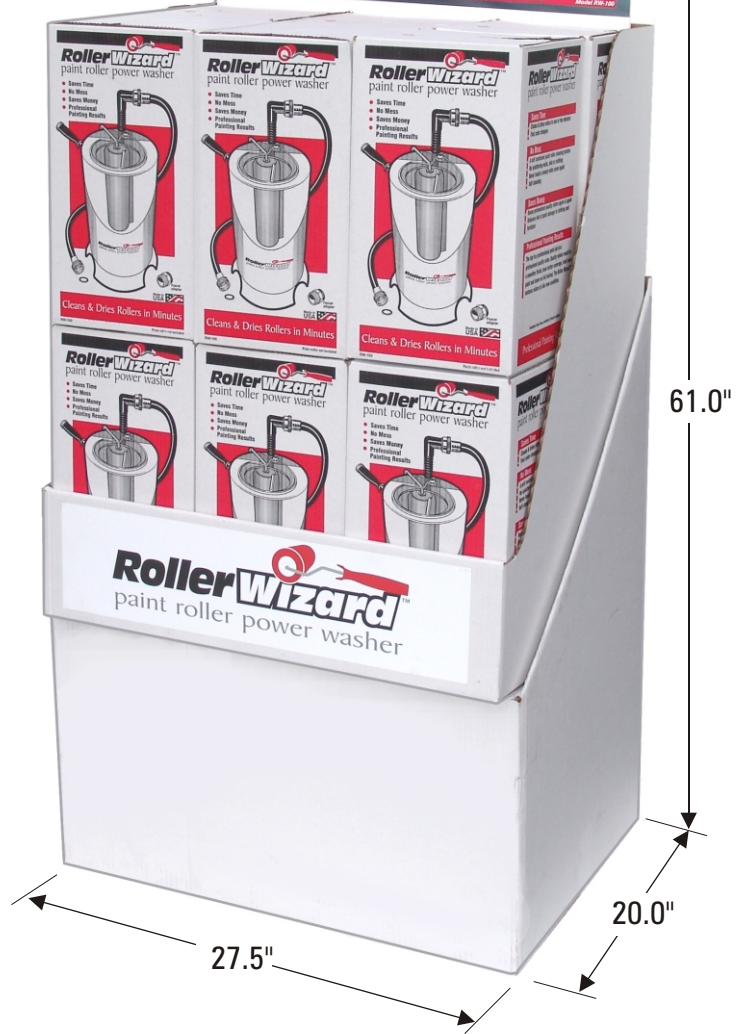

Roller Wizard™

paint roller power washer

Free-Standing Floor Display

Introducing the ROLLER WIZARD™ - the best paint roller cleaning and drying system ever invented! This system is unlike any other product on the market today.

ROLLER WIZARD™ uses jets of water to strip paint and debris out of your roller, and returns it to like-new condition in less than three minutes. You don't even have to remove the roller sleeve before cleaning!

Saves Time & Money
No Mess
Professional Painting Results

12 units per display

Part#	Case Pack	Case Wt. (lbs.)	Case Cu. Ft	Dimensions (in.) H x W x D	Case UPC 2000 - 18239
FD-100	12	33	10.7	33 x 28 x 20	33161-5